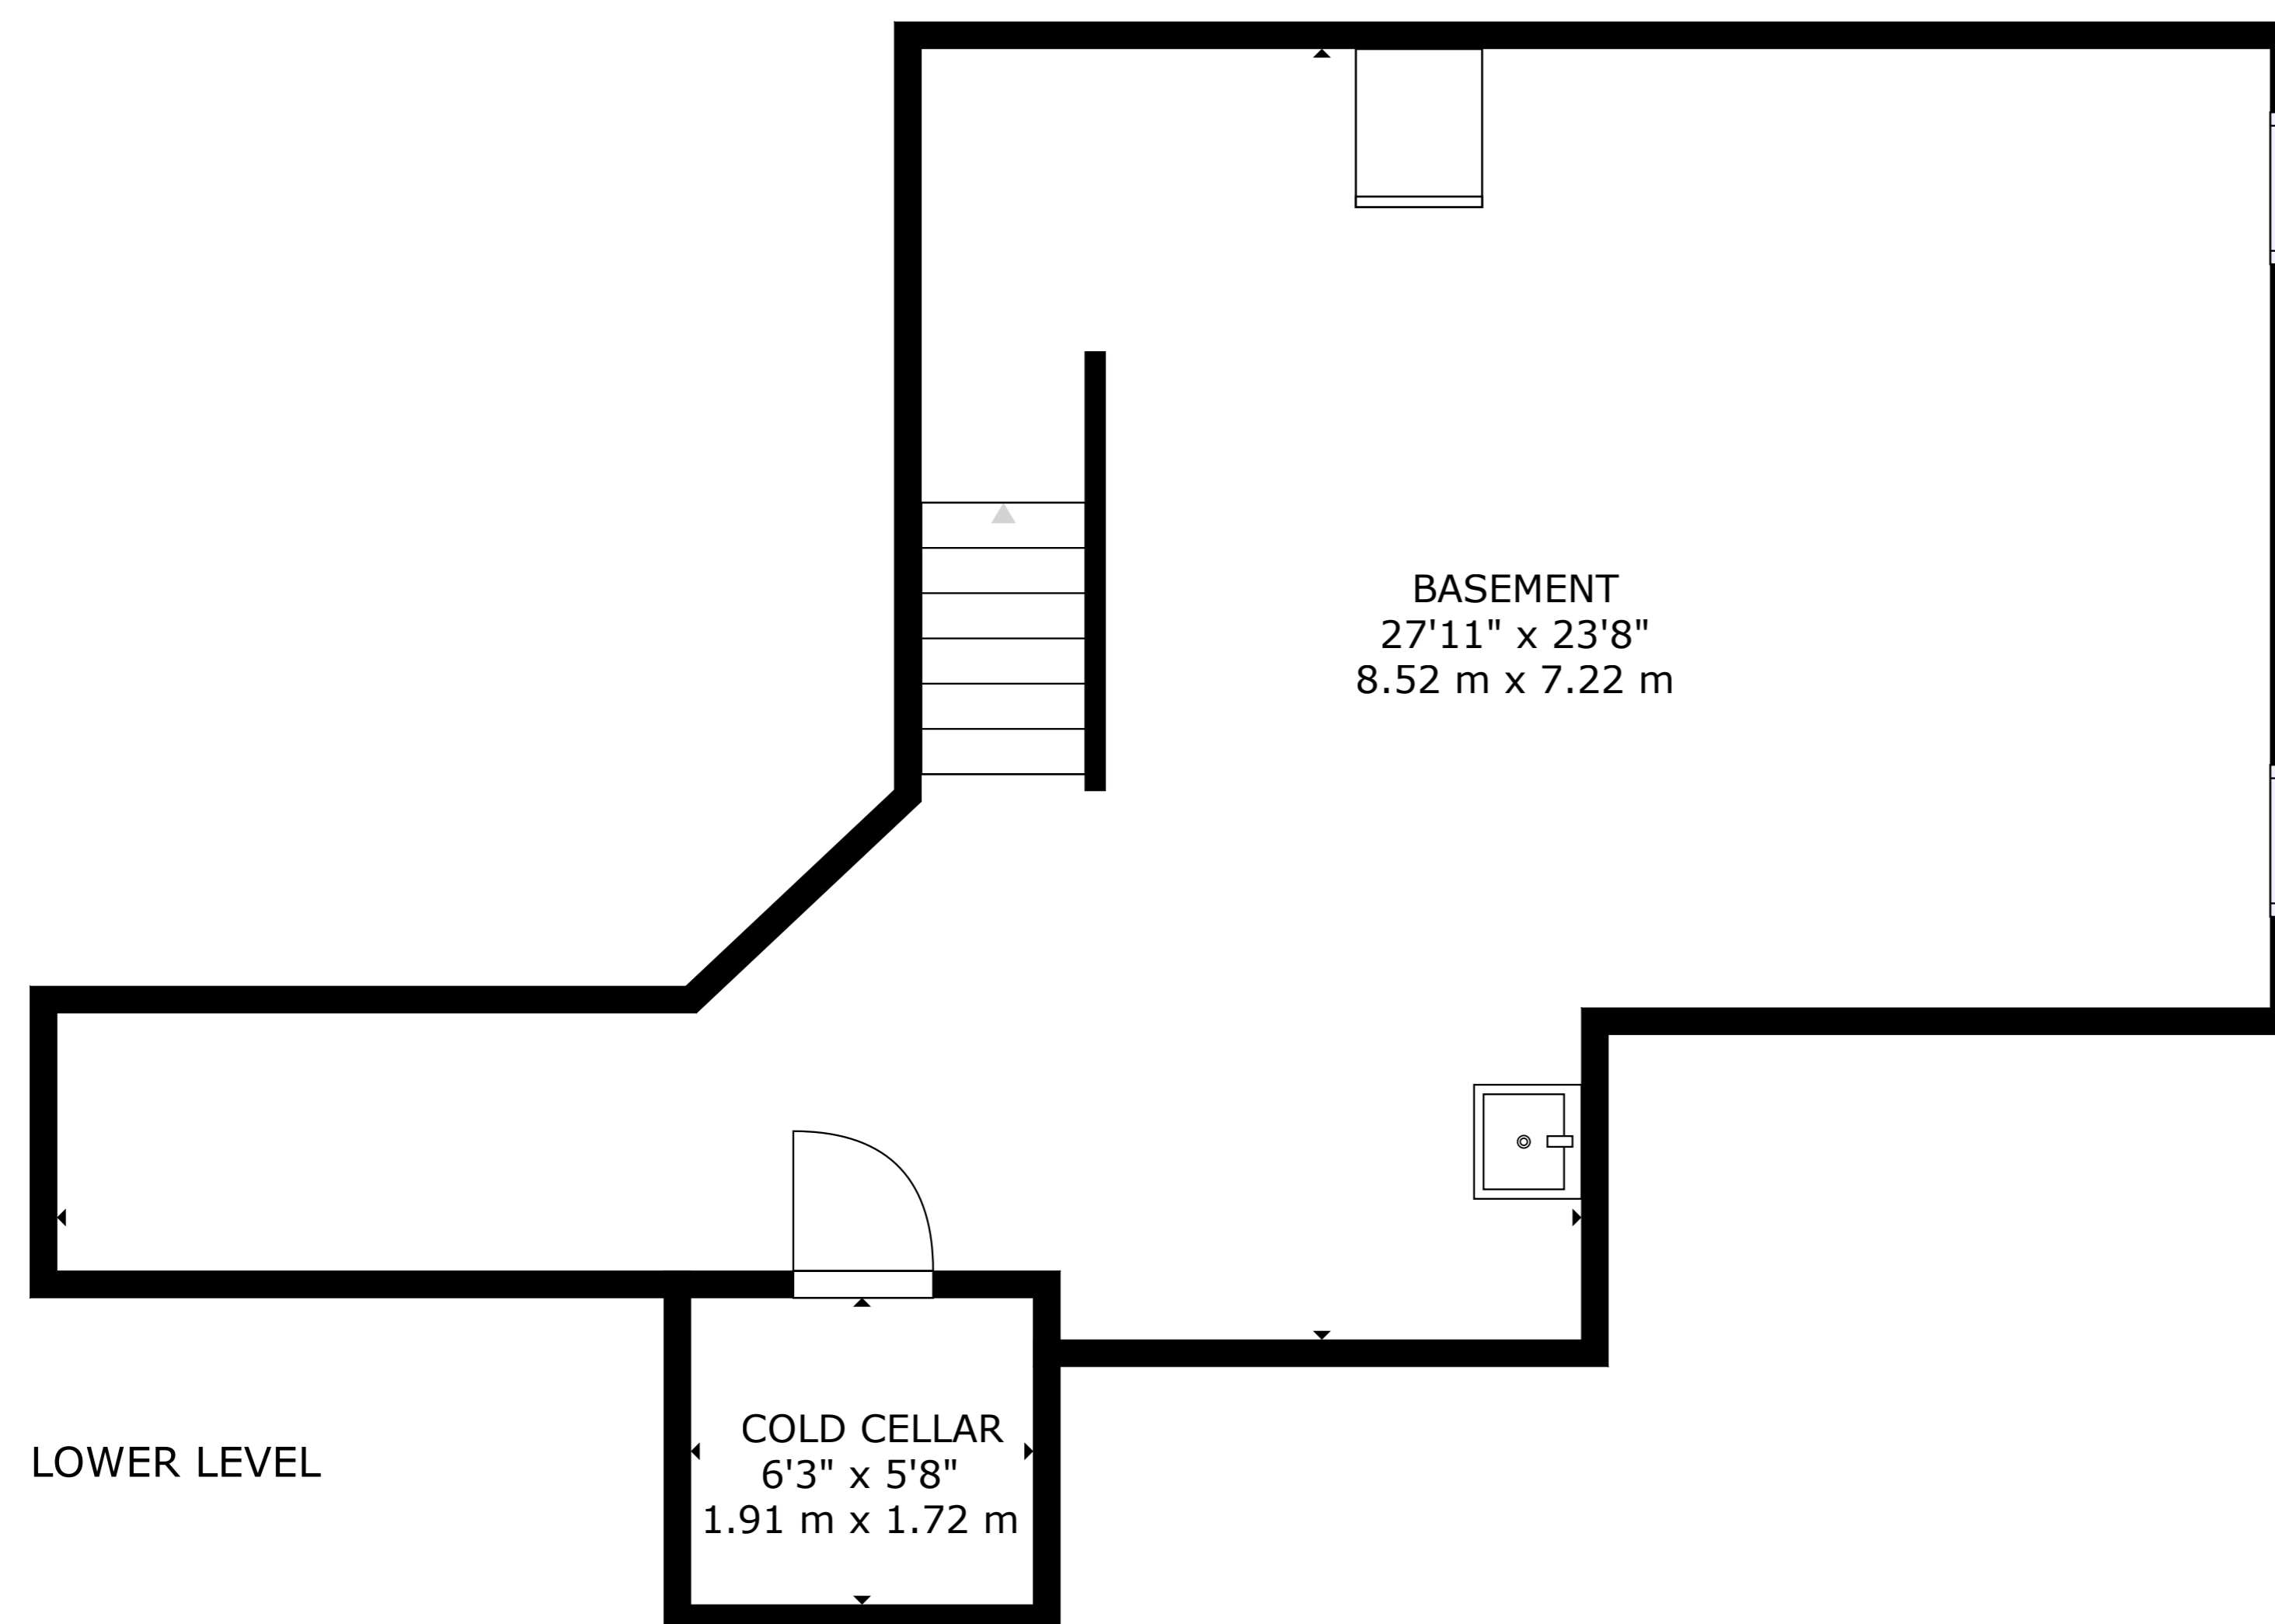

UPPER LEVEL

LOWER LEVEL

MAIN LEVEL

1398 WHITNEY TERRACE, MILTON

LOWER LEVEL: 695 sq. ft, 65 m², MAIN LEVEL: 685 sq. ft, 64 m²

UPPER LEVEL: 967 sq. ft, 90 m²

TOTAL: 2347 sq. ft, 218 m²

SIZES AND DIMENSIONS ARE APPROXIMATE, ACTUAL MAY VARY.