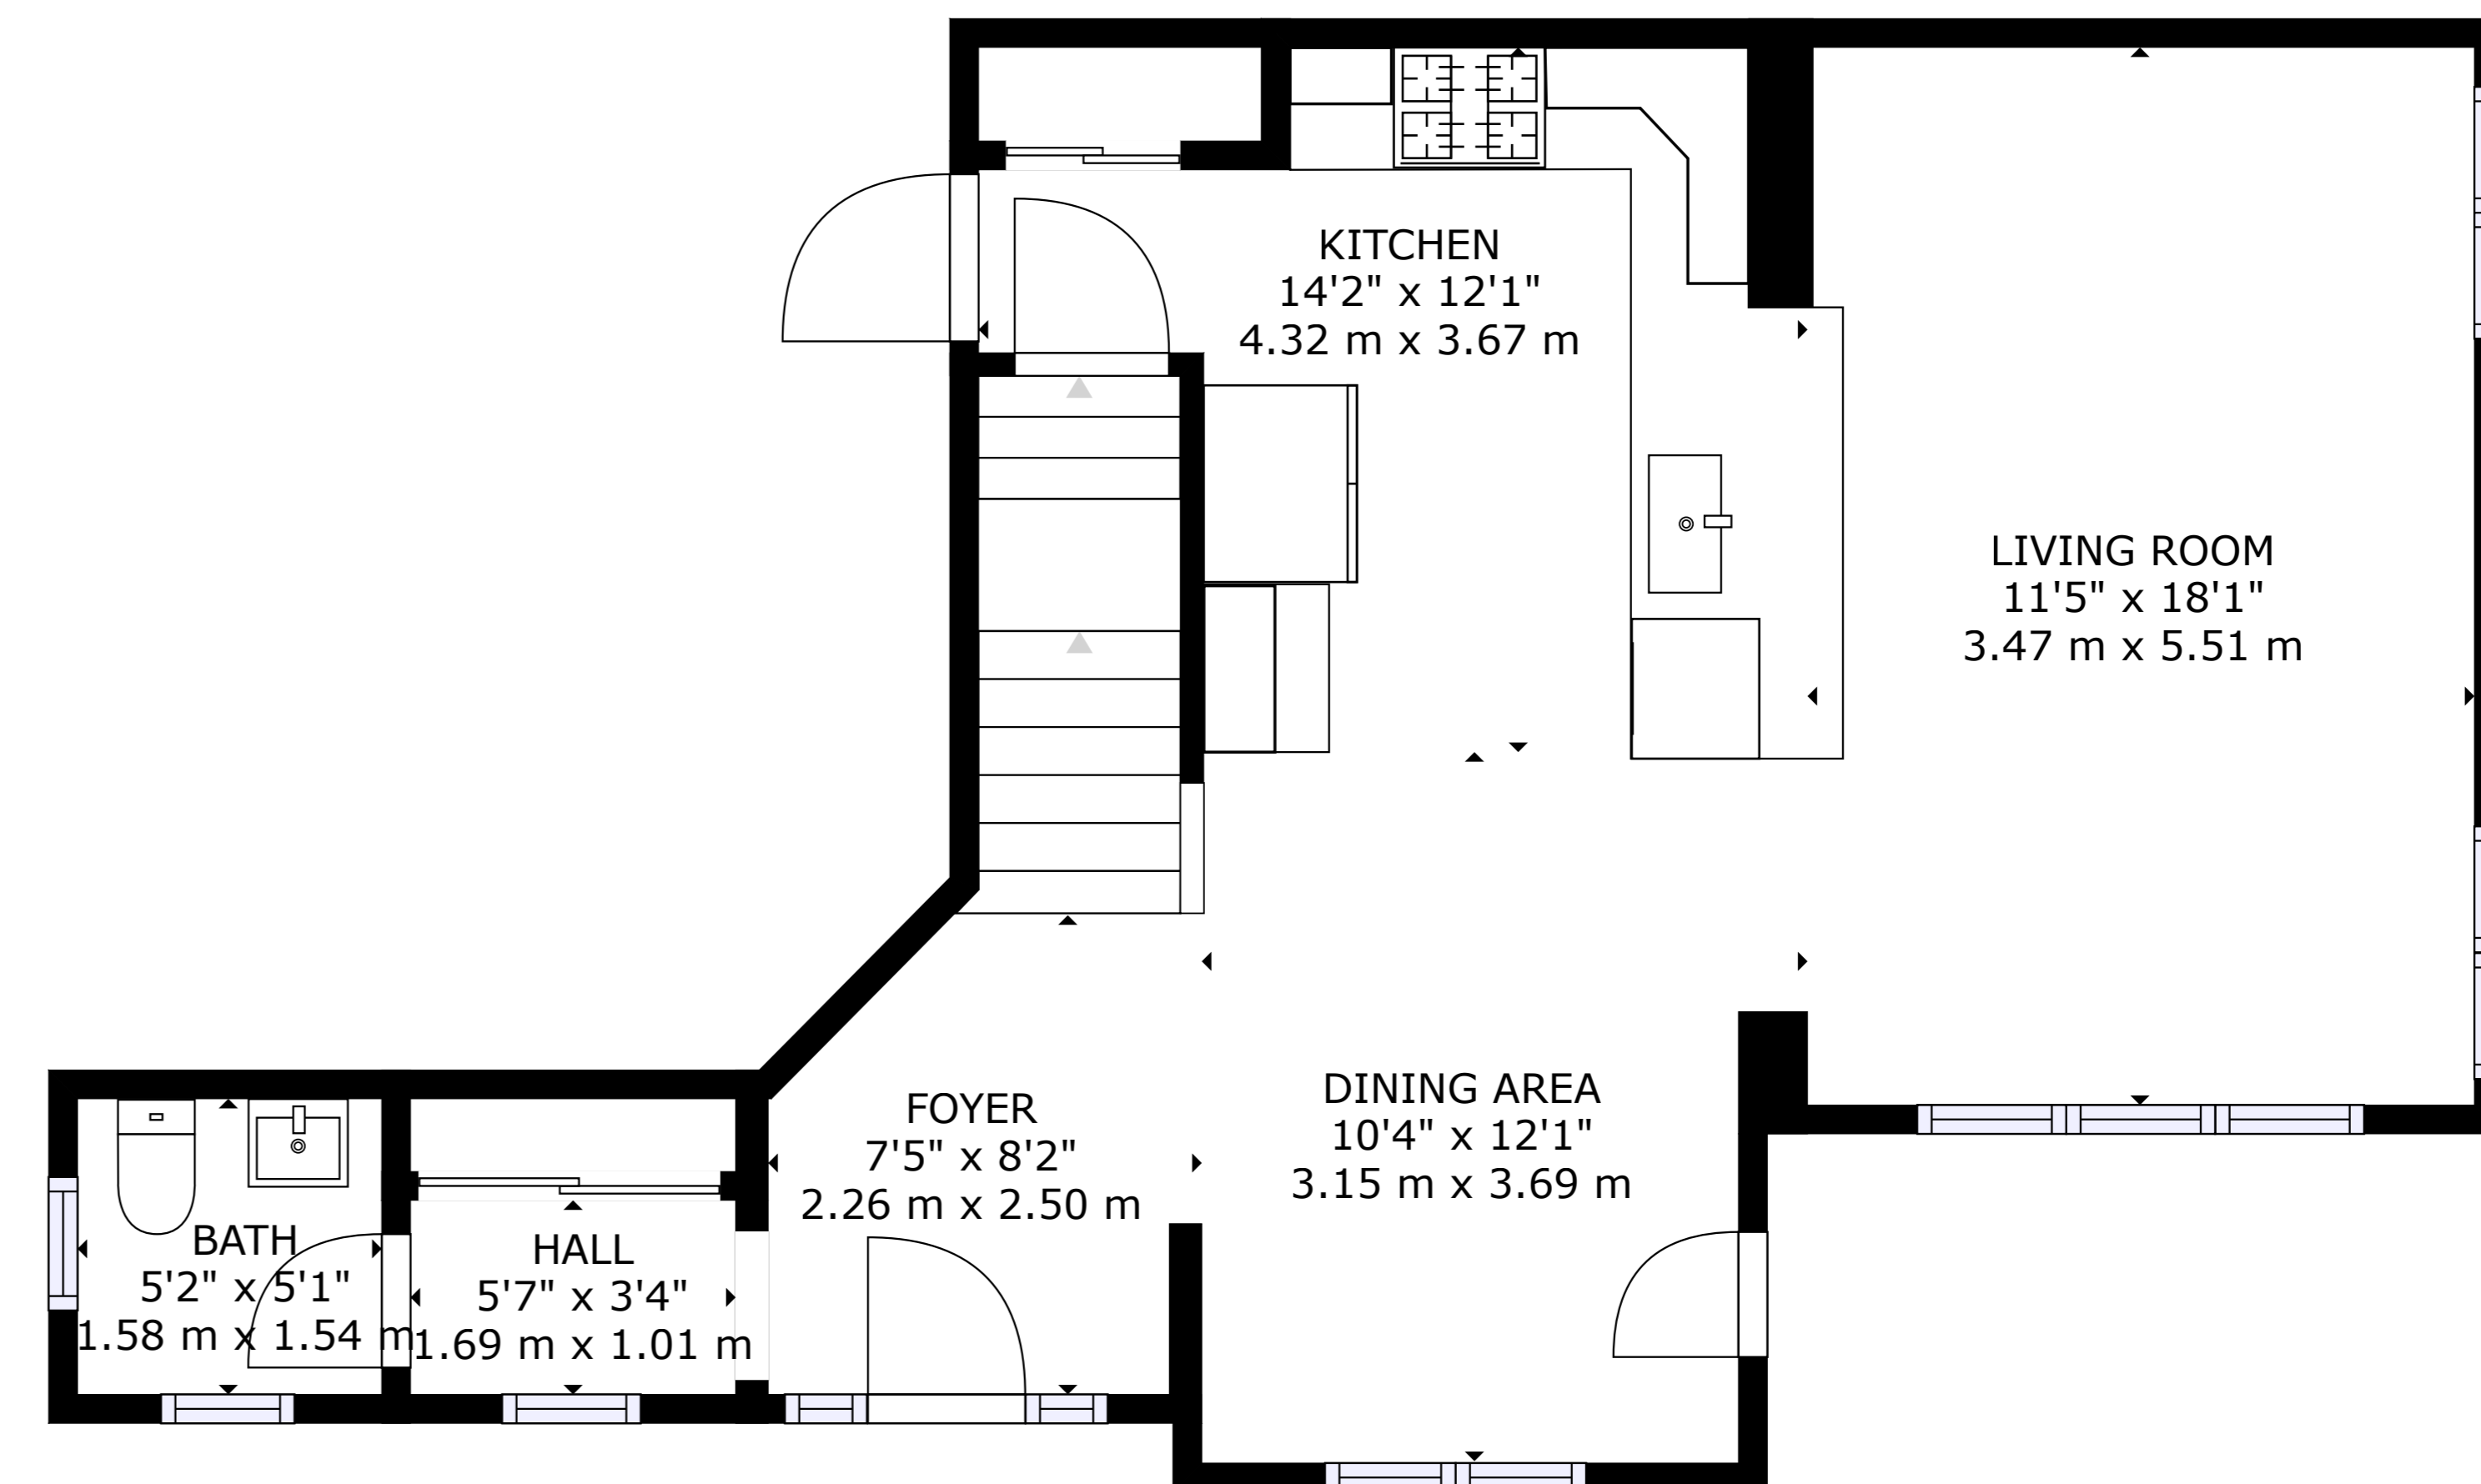

UPPER LEVEL

LOWER LEVEL

MAIN LEVEL

1398 WHITNEY TERRACE, MILTON

LOWER LEVEL: 695 sq. ft, 65 m², MAIN LEVEL: 685 sq. ft, 64 m²

UPPER LEVEL: 967 sq. ft, 90 m²

TOTAL: 2347 sq. ft, 218 m²

SIZES AND DIMENSIONS ARE APPROXIMATE, ACTUAL MAY VARY.